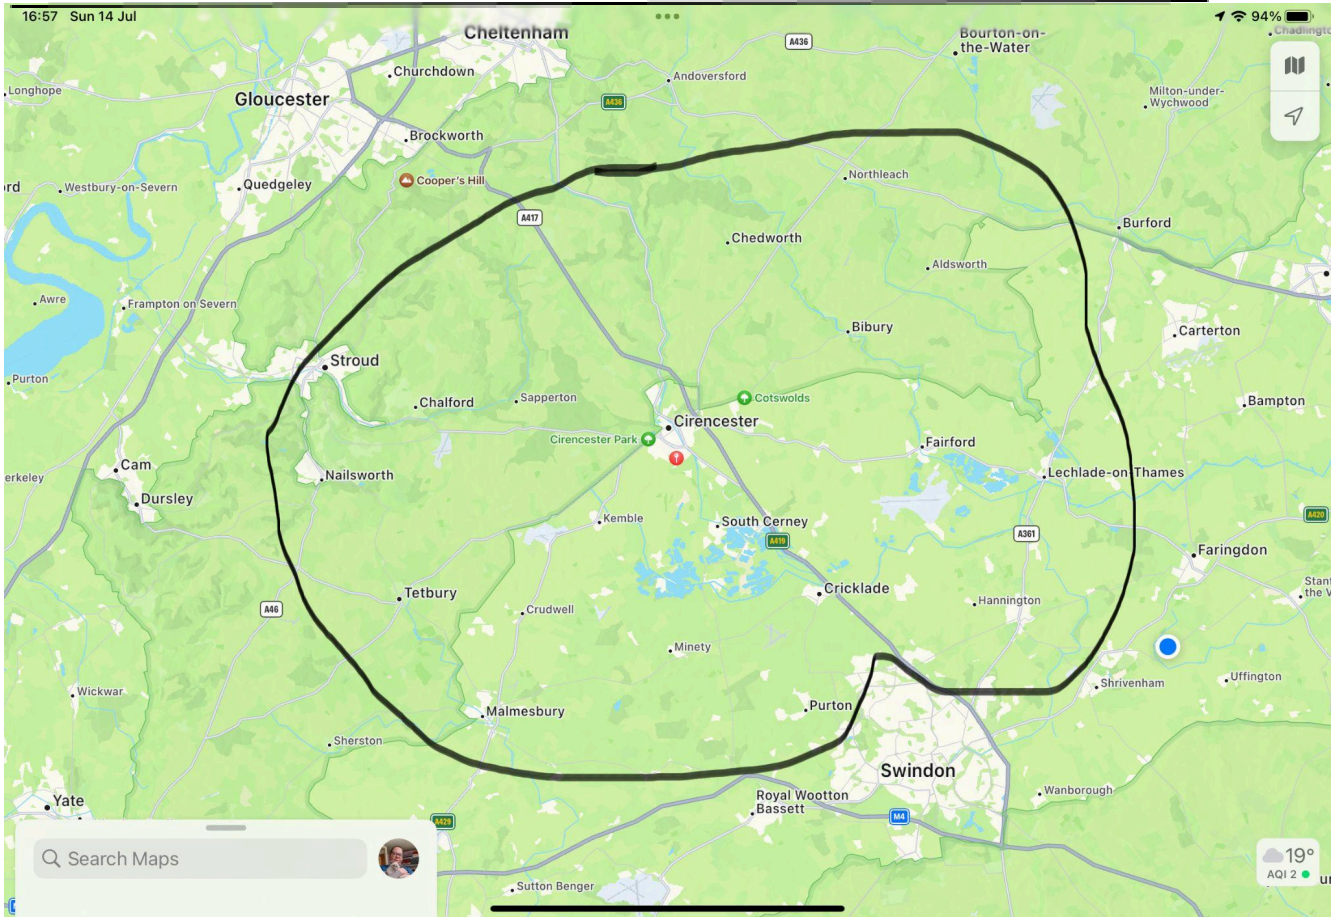

The boundaries of The Osteopathic Hub in Cirencester

Longhope

Cheltenham

Churchdown

Gloucester

Brockworth

Andoversford

Osteopath: Mrs Lorna Stephens

Northleach

.Bibury

Bourton-on- the-Water

Milton-under- Wychwood

Burford

.Aldsworth

Fairford

Lechlade-on Thames